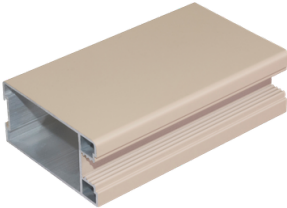

Frame Profiles & Colour Options

Shaker - Dust Grey

Shaker - Matt White

Shaker - Cashmere

Carbon

Gloss White

Brushed Bronze

Brushed Black