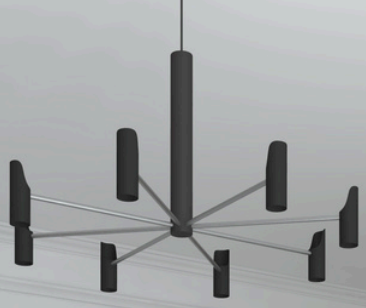

© 2019 M.T. Jones
MARTIN THOMPSON
JOINERY