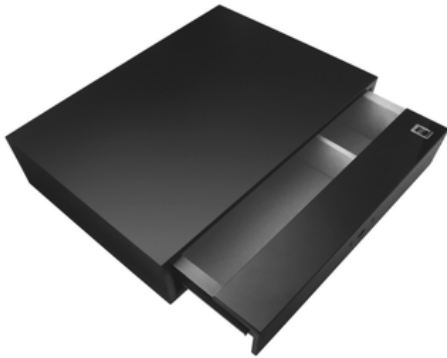

Biometric / Keypad Safe