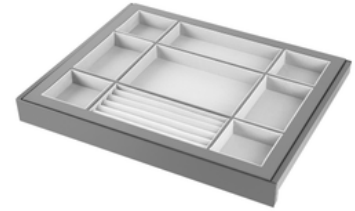

Jewellery Drawer
600mm - 900mm