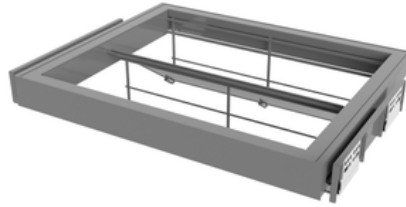

Internal Soft Close Shoe Drawer
600mm - 900mm