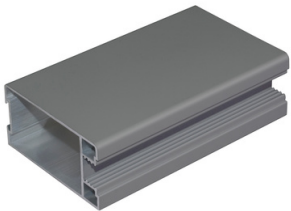

Frame Profiles & Colour Options

Shaker - Dust Grey

Shaker - Matt White

Shaker - Cashmere

Carbon

Gloss White

Brushed Bronze

Brushed Black